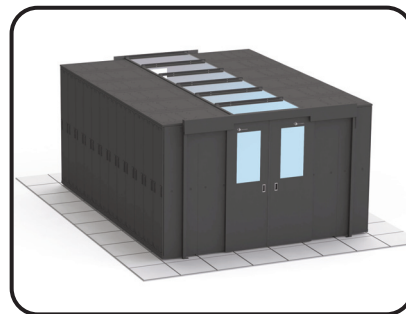

Cold Aisle Containment System

The Cold Aisle Containment System is a passive cooling solution which can be easily applied to improve the efficiency or expand the capacity of a data center with minimal incremental cost. By containing the cold air supply and isolating it from the rest of the room, cold aisle containment prevents mixing of cold and hot air. The room's perimeter cooling system can now operate more efficiently because it does not have to compensate for the detrimental impact of mixed airflow. This allows the cooling system to operate at higher temperatures while still sufficiently and safely cooling the equipment. Higher temperatures reduce energy costs through lower fan speeds, higher chilled water temperatures, and more frequent use of free cooling. This efficiency also provides additional capacity to cool greater heat densities with the existing cooling system without investing in more costly active supplemental cooling products.

Easy to Install – Quickly and easily attaches to VersaPOD and V600 cabinets

Retrofittable – Leverages existing perimeter cooling system and hot aisle / cold aisle arrangement

Thermal Isolation — Robust seals and self-closing doors ensure optimal isolation between hot and cold air