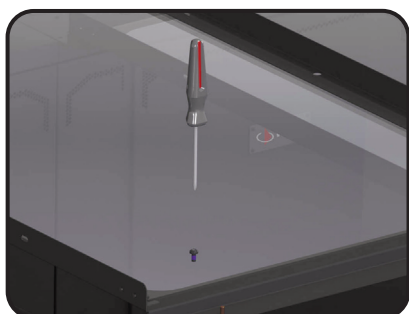

Cold Aisle Containment System

The Cold Aisle Containment System is a passive cooling solution which can be easily applied to improve the efficiency or expand the capacity of a data center with minimal incremental cost. By containing the cold air supply and isolating it from the rest of the room, cold aisle containment prevents mixing of cold and hot air. The room's perimeter cooling system can now operate more efficiently because it does not have to compensate for the detrimental impact of mixed airflow. This allows the cooling system to operate at higher temperatures while still sufficiently and safely cooling the equipment. Higher temperatures reduce energy costs through lower fan speeds, higher chilled water temperatures, and more frequent use of free cooling. This efficiency also provides additional capacity to cool greater heat densities with the existing cooling system without investing in more costly active supplemental cooling products.

Easy to Install – Quickly and easily attaches to VersaPOD and V600 cabinets

Retrofittable – Leverages existing perimeter cooling system and hot aisle / cold aisle arrangement

Thermal Isolation — Robust seals and self-closing doors ensure optimal isolation between hot and cold air