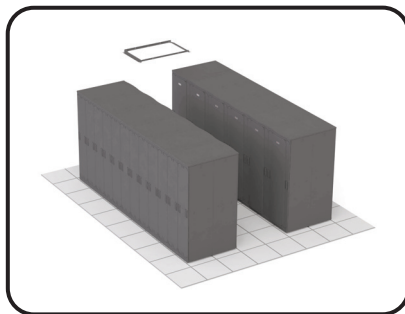

Cold Aisle Containment System

The Cold Aisle Containment System is a passive cooling solution which can be easily applied to improve the efficiency or expand the capacity of a data center with minimal incremental cost. By containing the cold air supply and isolating it from the rest of the room, cold aisle containment prevents mixing of cold and hot air. The room's perimeter cooling system can now operate more efficiently because it does not have to compensate for the detrimental impact of mixed airflow. This allows the cooling system to operate at higher temperatures while still sufficiently and safely cooling the equipment. Higher temperatures reduce energy costs through lower fan speeds, higher chilled water temperatures, and more frequent use of free cooling. This efficiency also provides additional capacity to cool greater heat densities with the existing cooling system without investing in more costly active supplemental cooling products.

Easy to Install – Quickly and easily attaches to VersaPOD and V600 cabinets

Retrofittable – Leverages existing perimeter cooling system and hot aisle / cold aisle arrangement

Thermal Isolation — Robust seals and self-closing doors ensure optimal isolation between hot and cold air