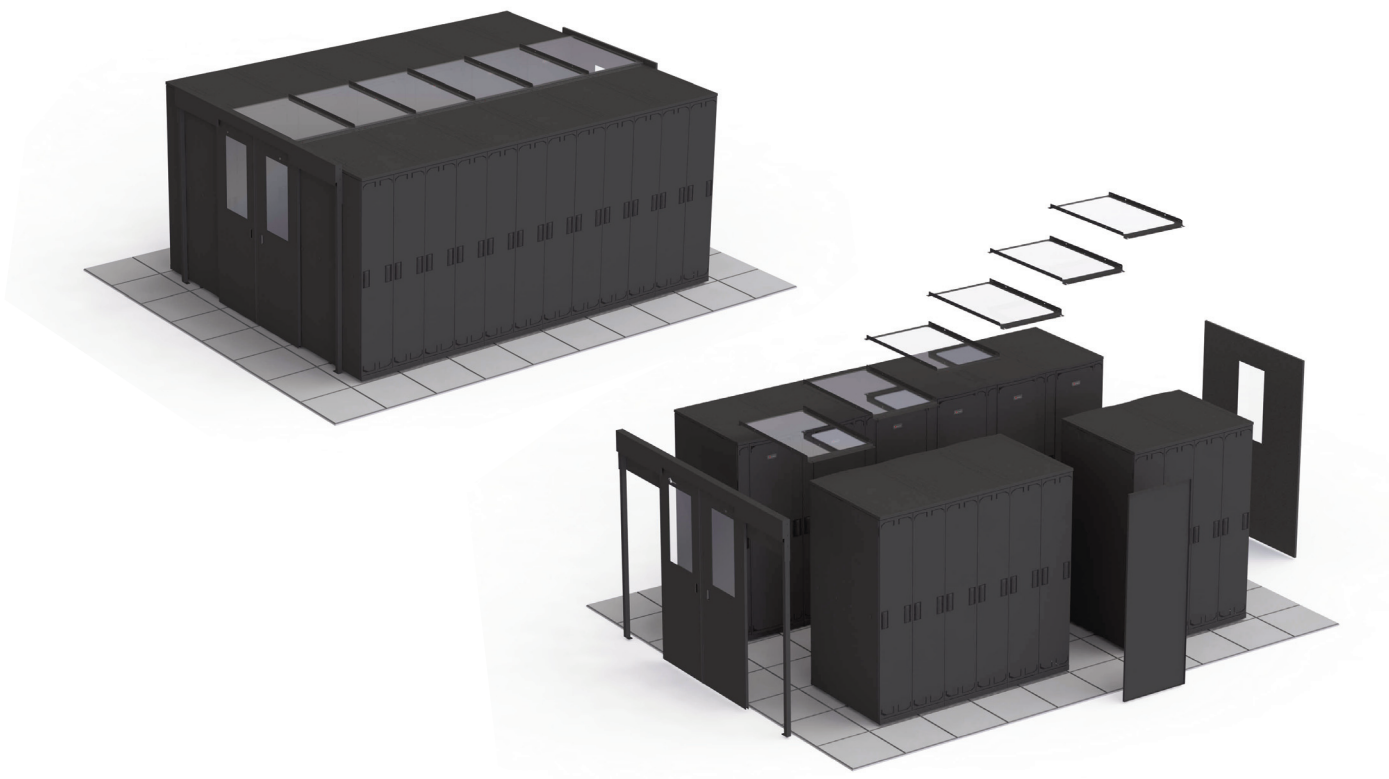

Cold Aisle Containment System

The Cold Aisle Containment System is a passive cooling solution which can be easily applied to improve the efficiency or expand the capacity of a data center with minimal incremental cost. By containing the cold air supply and isolating it from the rest of the room, cold aisle containment prevents mixing of cold and hot air. The room's perimeter cooling system can now operate more efficiently because it does not have to compensate for the detrimental impact of mixed airflow. This allows the cooling system to operate at higher temperatures while still sufficiently and safely cooling the equipment. Higher temperatures reduce energy costs through lower fan speeds, higher chilled water temperatures, and more frequent use of free cooling. This efficiency also provides additional capacity to cool greater heat densities with the existing cooling system without investing in more costly active supplemental cooling products.

Easy to Install – Quickly and easily attaches to VersaPOD and V600 cabinets

Retrofittable – Leverages existing perimeter cooling system and hot aisle / cold aisle arrangement

Thermal Isolation — Robust seals and self-closing doors ensure optimal isolation between hot and cold air

Product Information

PERFORMANCE SPECIFICATIONS

Specifications	
Material – Windows	Polycarbonate 4mm
Material – Metal Components	CRS
Finish	Textured powder coat
Color	Black (RAL 9011)
Light Transmission	87%

End Panel

1200mm wide end panel with window to fill aisle space opposite the door.
 VC-EP-A12B.....End panel, 45U

Filler Panels

45U solid filler panels to fill spaces where cabinets are not present, such as where columns or other obstructions exists
 VC-FP-V6N-AB.....V600
 VC-FP-VPN-AB.....VersaPOD
 VC-FP-VPS-AB.....SidePOD